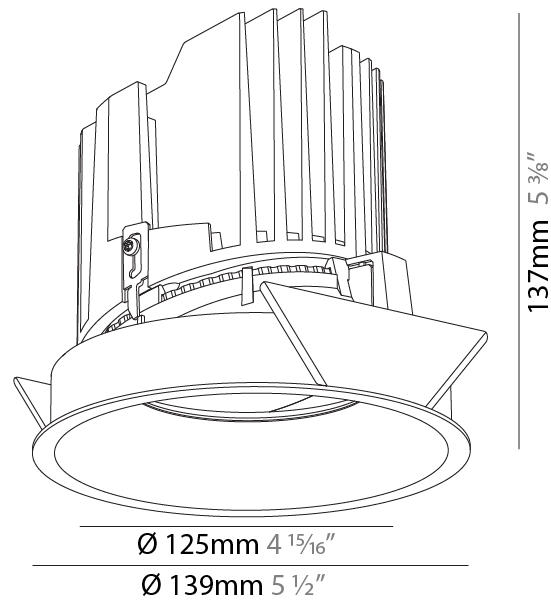

PHYSICAL

Shape: Round
Diameter (mm): 139
Diameter (in): 5 1/2
Height (mm): 137
Height (in): 5 3/8
Ceiling Thickness (mm): 10 / 12.5 / 15
Ceiling Thickness (in): 3/8 or 1/2 or 9/16
Min. Recessing Depth (mm): 150
Min. Recessing Depth (in): 5 7/8
Light Distribution: Adjustable / Downlight
Weight (kg): 0.856
Weight (lbs): 1.89
Fixture Finish: SSR / BKV / CWI / CRY / HAB / UFT / ITA / RUA / FTG / MYG / LOD / PUS / FRO / FUP / KIA / POP / BLS / SPG / MEY / GOH / GUM / CHC / COM / ABZ / JAG / OBR / MOS / ROR
Fixture Material: Aluminum Die Cast
Cut-out Measurements: 130mm / 5 1/8"

ELECTRICAL

Lamp Type: LED (Zhaga Standard)
Input Wattage (W): 28.6
Total Output Wattage (W): 26
Dimming: Tri-Mode (Non-Dimming and Phase Dimming (120Vac only) and 0-10V Dimming)
Driver Included: No
Driver Location: Recessed Housing
Driver Type: Constant Current - Universal
Driver Class: Class 2
Housing: See components
Input Voltage (V): 120 - 277
Constant Current (MA): 700

LED

Number of LEDs: 1
Color Temperature (°K): 2700 / 3000 / 3500 / 4000
Max. Delivered Lumen (lm): 2030 / 2080 / 2185 / 2230
Nominal Lumen (lm): 3210 / 3290 / 3459 / 3530
CRI: >90 CRI
Efficiency (%): 0.631
Lamp Life (hrs): 50000

OPTICAL

Reflector: 20 / 40 / 60
Adjustability: Rotational 355°; Tilt 10°

RATINGS AND CERTIFICATIONS

Certified By: Certified for North American Standards
IP rating: IP20